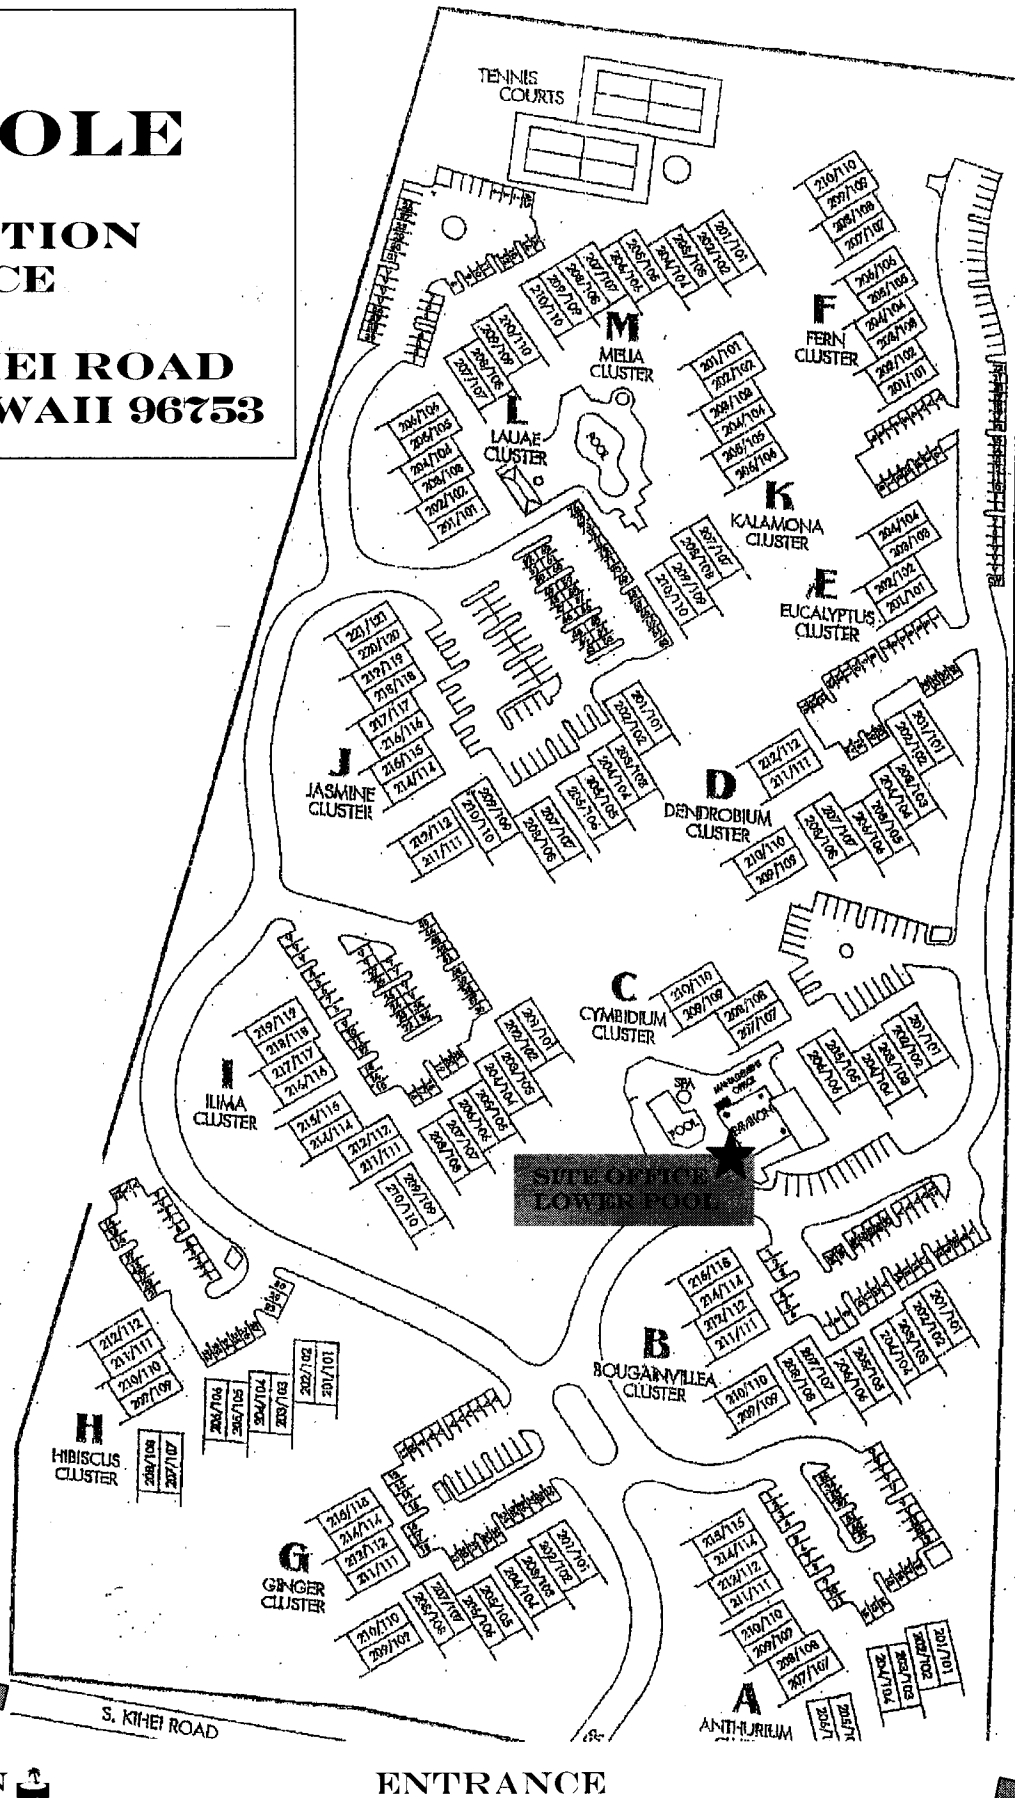

MAUI KAMAOLE

REGISTRATION
SITE OFFICE

2777 S. KIHAI ROAD
KIHAI, HAWAII 96753

HALE KAMAOLE
NORTH
TOWARDS KIHAI
TOWN

MAUI HILL
SOUTH
TOWARDS
WAILEA

PACIFIC OCEAN

ENTRANCE

MAUI KAMAOLE SITE MAP